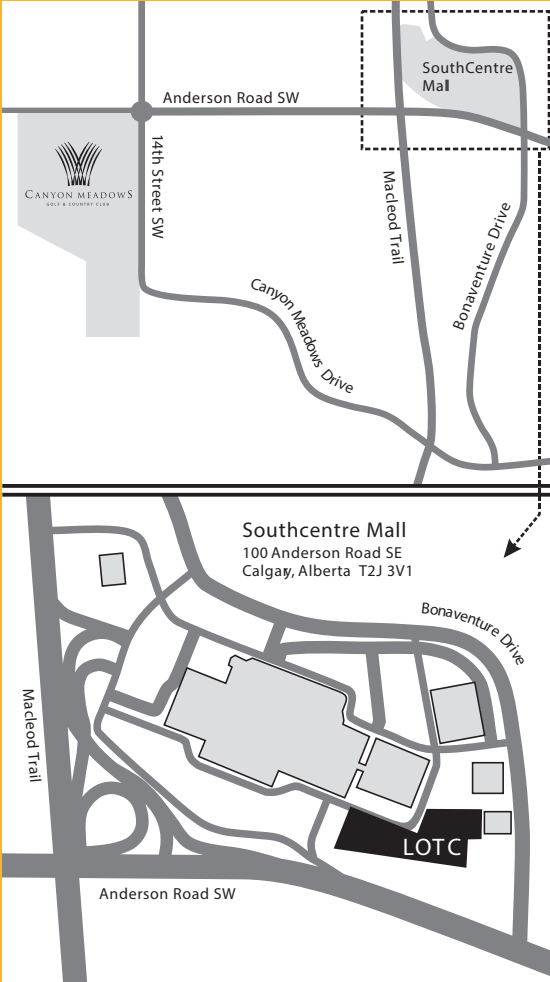

Please lock your car and park at your own risk. Canyon Meadows Golf and Country Club, the PGA TOUR and the Shaw Charity Classic are NOT responsible for damage or theft to vehicles or vehicle contents.

Tag must be visible at all times. Display with lot letter facing windshield. This pass will not be replaced if lost or stolen.

Lot C presented by: